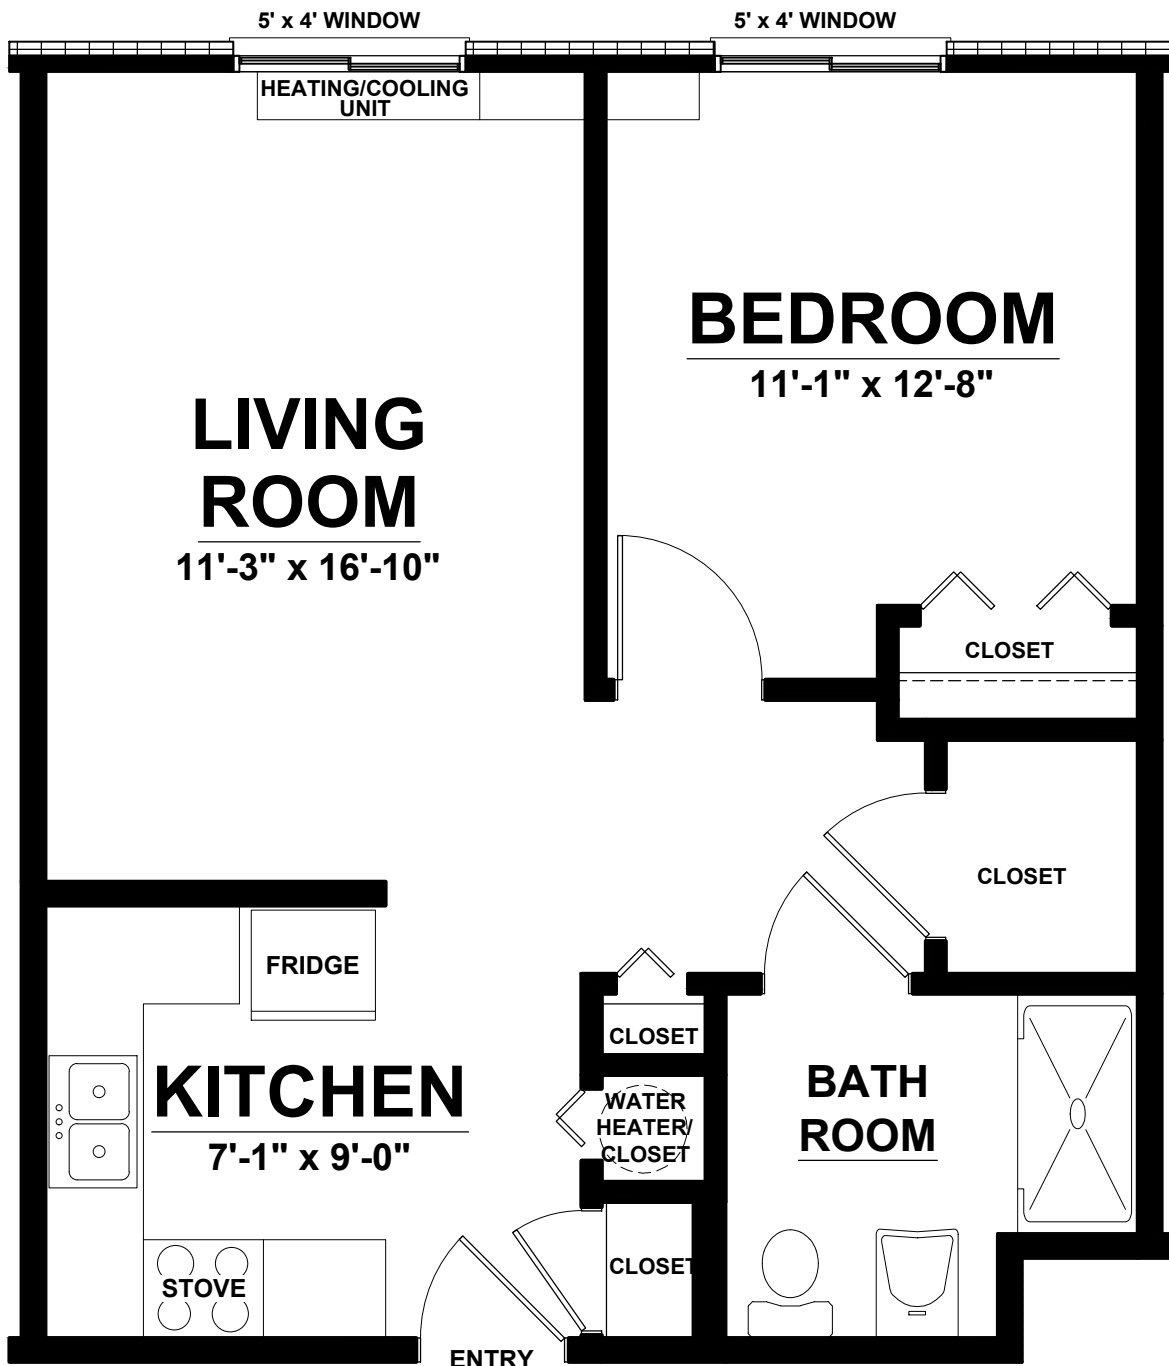

HERITAGE HAVEN

FULLY ACCESSIBLE KITCHEN LEFT

Scale: 1/4" = 1'-0"
640 Sq. Ft.

updated: 5/16