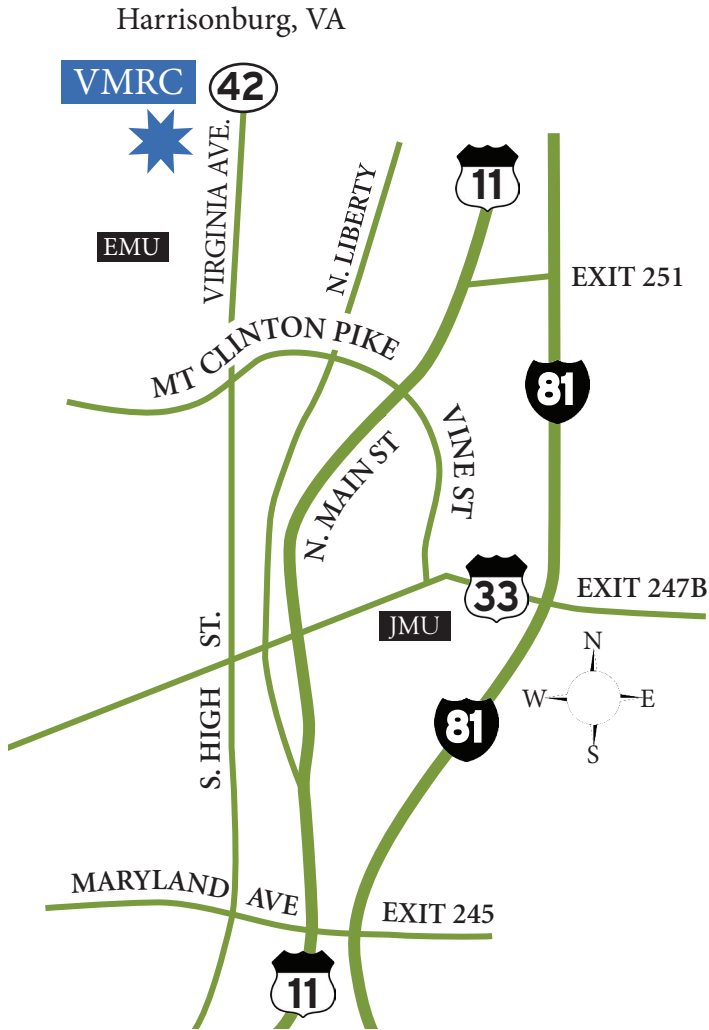

How to Find Us

Directions from the North

- Take Interstate 81S to Exit 251 in Harrisonburg.
- Turn left at stoplight.
- Go 2.4 miles. At first stoplight, turn right onto Mt. Clinton Pike.
- Go 1.3 miles. At second stoplight, turn right onto Route 42 North.
- Go 0.5 mile. Turn left into VMRC main entrance.

Directions from the South

- Take Interstate 81N to Exit 245 in Harrisonburg.
- Turn left at stop light.
- Go 1 mile. At third stoplight, turn right on Route 42 North.
- Go 2.6 miles. Turn left into VMRC main entrance.

Virginia Mennonite
Retirement Community

Age well, live fully