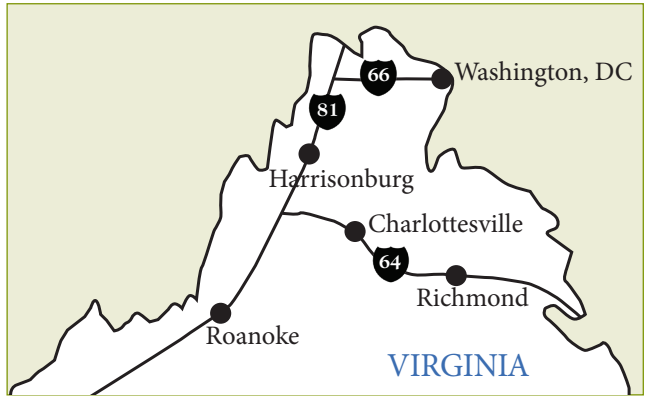

How to Find Us

Directions from the North

- Take Interstate 81S to Exit 251 in Harrisonburg.
- Turn left at stoplight.
- Go 2.4 miles. At first stoplight, turn right onto Mt. Clinton Pike.
- Go 1.3 miles. At second stoplight, turn right onto Route 42 North.
- Go 0.5 mile. Turn left into VMRC main entrance.

Directions from the South

- Take Interstate 81N to Exit 245 in Harrisonburg.
- Turn left at stop light.
- Go 1 mile. At third stoplight, turn right on Route 42 North.
- Go 2.6 miles. Turn left into VMRC main entrance.

Virginia Mennonite
Retirement Community

Age well, live fully